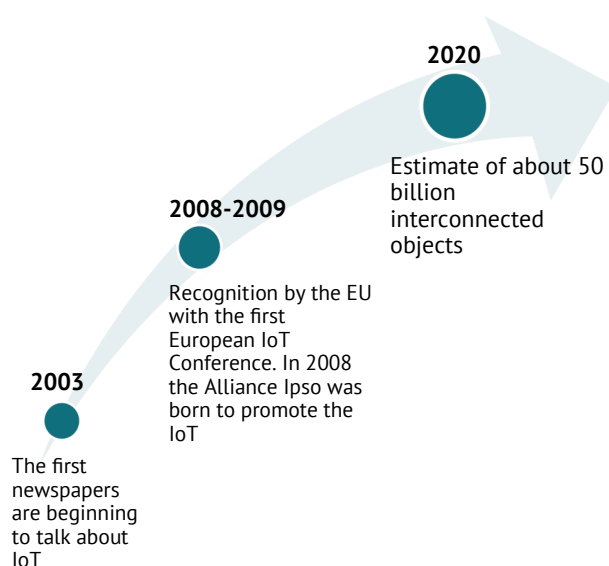

Internet of Things

IoT totally integrated into a single management platform

Guardian IoT

GUARDIAN is the first PSIM to integrate natively all the features of IoT (Internet of Things), with management of communication platforms such as Lora, Sigfox, Narrow Band, BLE.

Through a very low number of antennas it is possible to have a total coverage of the area to be controlled with a view to collecting data in real time.

The use of low-power long-range transmission modes, such as the LoRa, allows the use of battery-powered sensors with an average service life of more than 2 years (up to 5).

The consequent absence of wiring prunes to create very complex data collection architectures at low costs, opening the possibility to new ways of use such as wearable sensors for real-time collection of physical parameters