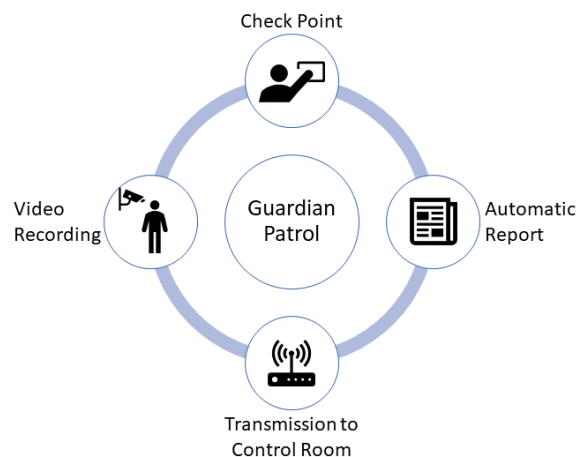

Always in Place !

The verification of the passage of the Sworn Guards at controlled points integrated with safety data

Guardian Patrol

The **Guardian Patrol** module is a patrol control system that checks the passage of security guards at the various check points.

Guardian Patrol, uses RFID or BLE tags that are read by special readers or antennas installed on the pre-established route for field surveillance.

Upon detection of the passage the **Guardian Patrol** system activates the fixed camera or a preset of a tilting camera, which frames the guard at the check point.

The operator can recall the images memorized by the cameras associated with the reported operating anomalies.

The **Guardian Patrol** module allows the production of periodic reports with the indication of the correct conduct of the patrol activities and the indication of any anomalies found.