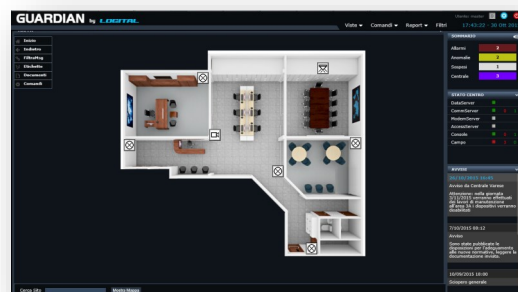

VMS

More value to images with
the first Video Management
System integrated with
safety data

Guardian VMS

Not only images is the right definition for the **VMS module** of **GUARDIAN**, the first integrated manager able to associate the standard features of a video management system, such as multi-format visualization or digital recording, new generation features such as automatic creation correlations between the flows coming from the cameras and the data generated by the other modules installed.

GUARDIAN VMS, through the native interfacing to the video surveillance equipment, drastically simplifies the consultation and retrieval of sequences linked to events of interest for centralized management.

Access control, such as the anti-intrusion, the anti-fire or the IoT, become in this way the system's clients, dictating the rules with which the video flows are stored and shown to the operator, drastically reducing the time management and increasing supervision efficiency.

2B Control Srl

Via Prati 1/1 - Ponte Ronca
40069 Zola Predosa
Bologna, Italy
vat 03653591200

phone +39 051 6516716
fax +39 051 6516719
info@2bcontrol.com
www.2bcontrol.com

2B CONTROL