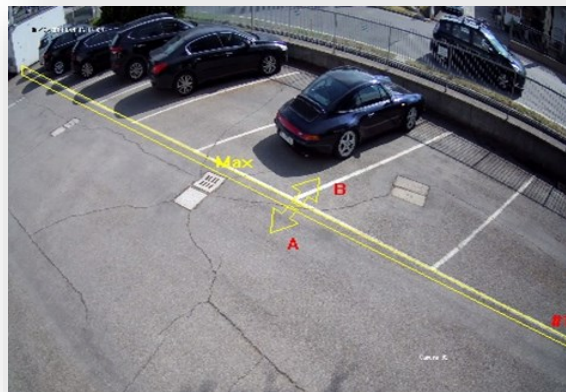

GUARDIAN VMS offers the possibility to exploit all the native features of the latest generation cameras such as:

- CrossingLine
- Intrusion
- ObjectRemoval
- UnattendedObject

for the generation of events to be communicated to other components of the integrated platform, such as the security module or the people count module, allowing a real and complete exploitation of all the potential offered.