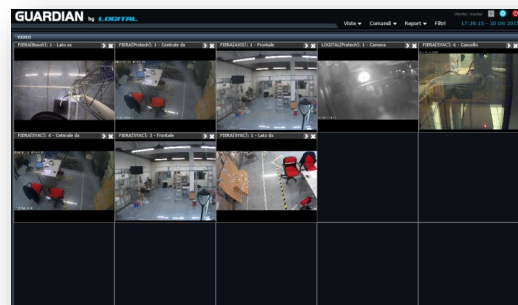

VMS

More value to images with
the first Video Management
System integrated with
safety data

Guardian VMS

Not only images is the right definition for the **VMS module** of **GUARDIAN**, the first integrated manager able to associate the standard features of a video management system, such as multi-format visualization or digital recording, new generation features such as automatic creation correlations between the flows coming from the cameras and the data generated by the other modules installed.

GUARDIAN VMS, through the native interfacing to the video surveillance equipment, drastically simplifies the consultation and retrieval of sequences linked to events of interest for centralized management.

Access control, such as the anti-intrusion, the anti-fire or the IoT, become in this way the system's clients, dictating the rules with which the video flows are stored and shown to the operator, drastically reducing the time management and increasing supervision efficiency.

GUARDIAN VMS offers the possibility to exploit all the native features of the latest generation cameras such as:

- CrossingLine
- Intrusion
- ObjectRemoval
- UnattendedObject

for the generation of events to be communicated to other components of the integrated platform, such as the security module or the people count module, allowing a real and complete exploitation of all the potential offered.